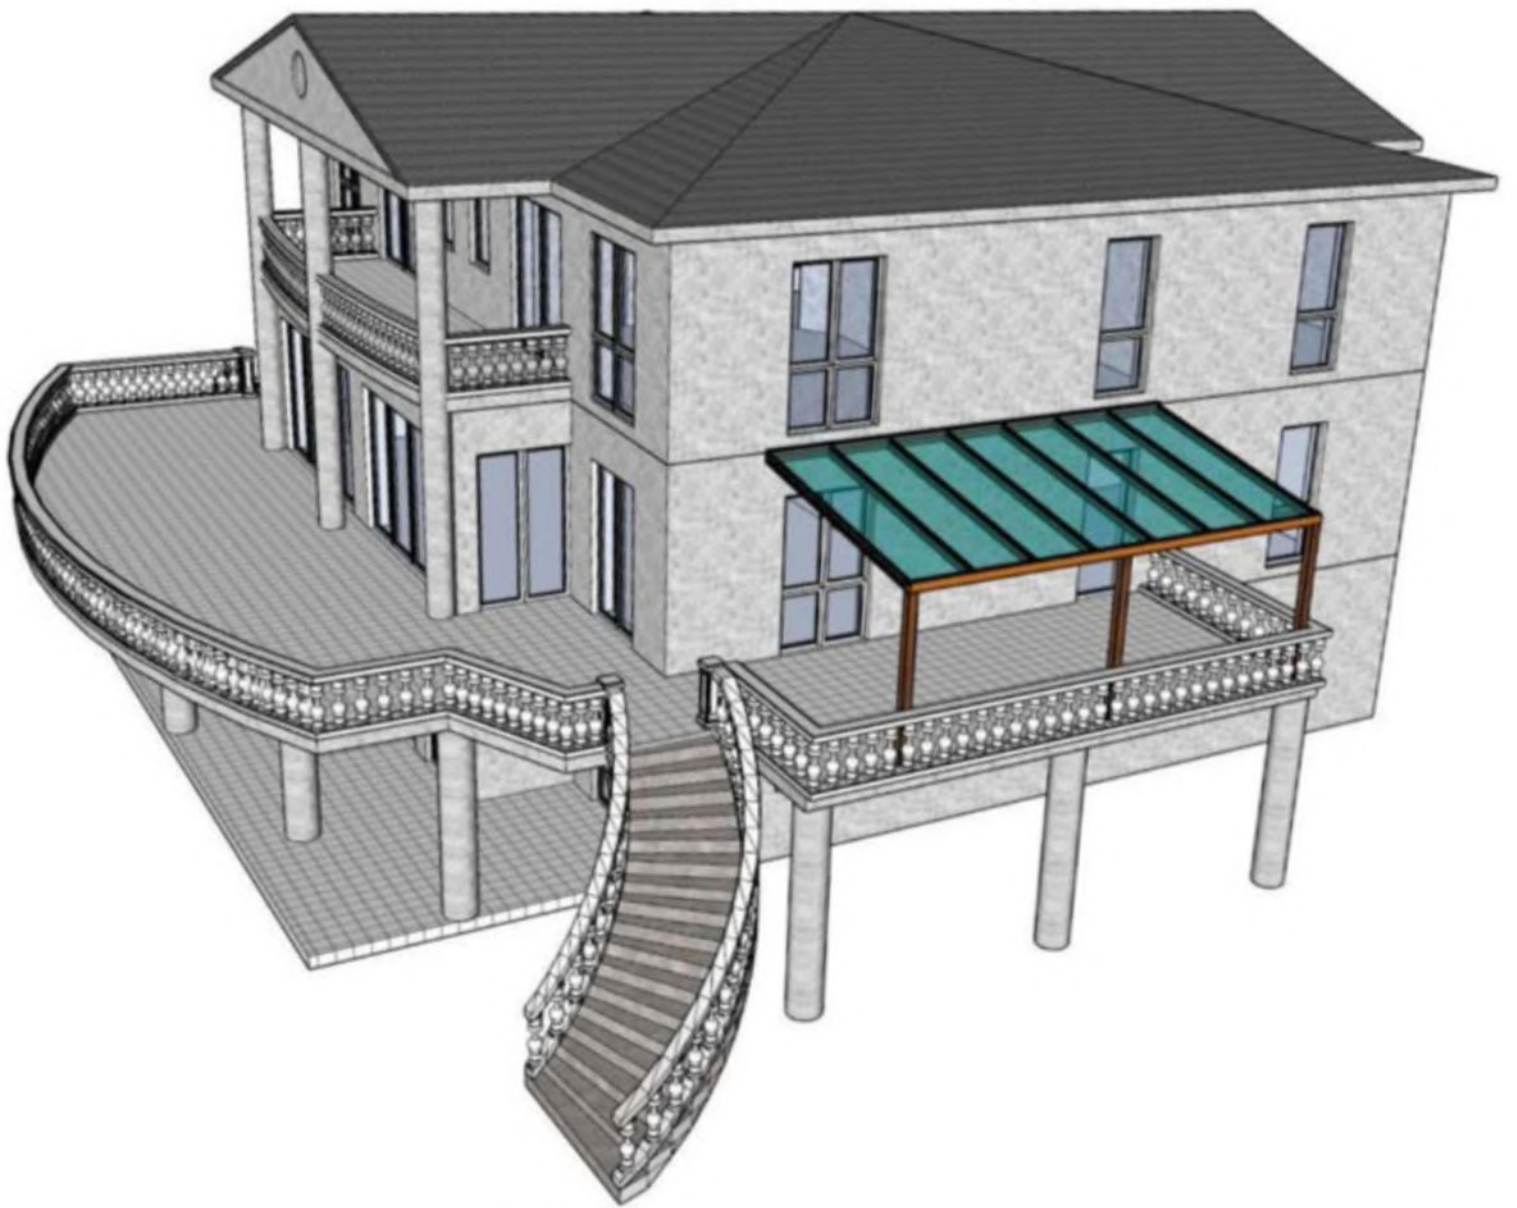

## WINTER GARDEN SYSTEM CATALOG

# WINTER GARDEN

## WINTER GARDEN SYSTEM

**Duvar Bağlantı Profili**  
*Wall Connection Profile*

**Profile Nr : 2004**

**Weight kg/m: 2,555**

**Cam Tutucu Profili**  
*Glass Holder Profile*

**Profile Nr : 2005**

**Weight kg/m: 3,230**

**Kapak Profili**  
*Cover Profile*

**Profile Nr : 2007**

**Weight kg/m: 0,925**

**Kapak Profili (Sağ ve Sol)**  
*Cover Profile ( Left and Right)*

**Profile Nr : 2008**

**Weight kg/m: 1,060**